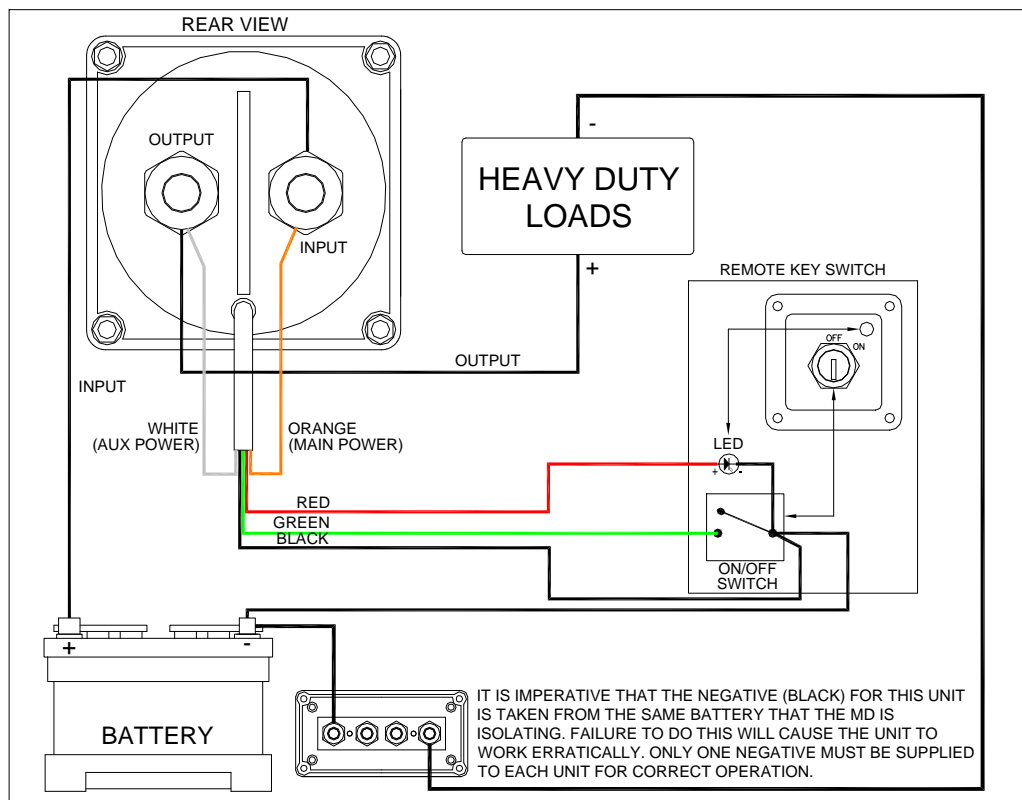

FOR WIRING THE 720-MDO AS A 720-MD, CONNECT THE POWER CABLES (ORANGE & WHITE) AS SHOWN BELOW

INST-MDO-INSERT

FOR WIRING THE 720-MDO AS A 720-MD, CONNECT THE POWER CABLES (ORANGE & WHITE) AS SHOWN BELOW

INST-MDO-INSERT