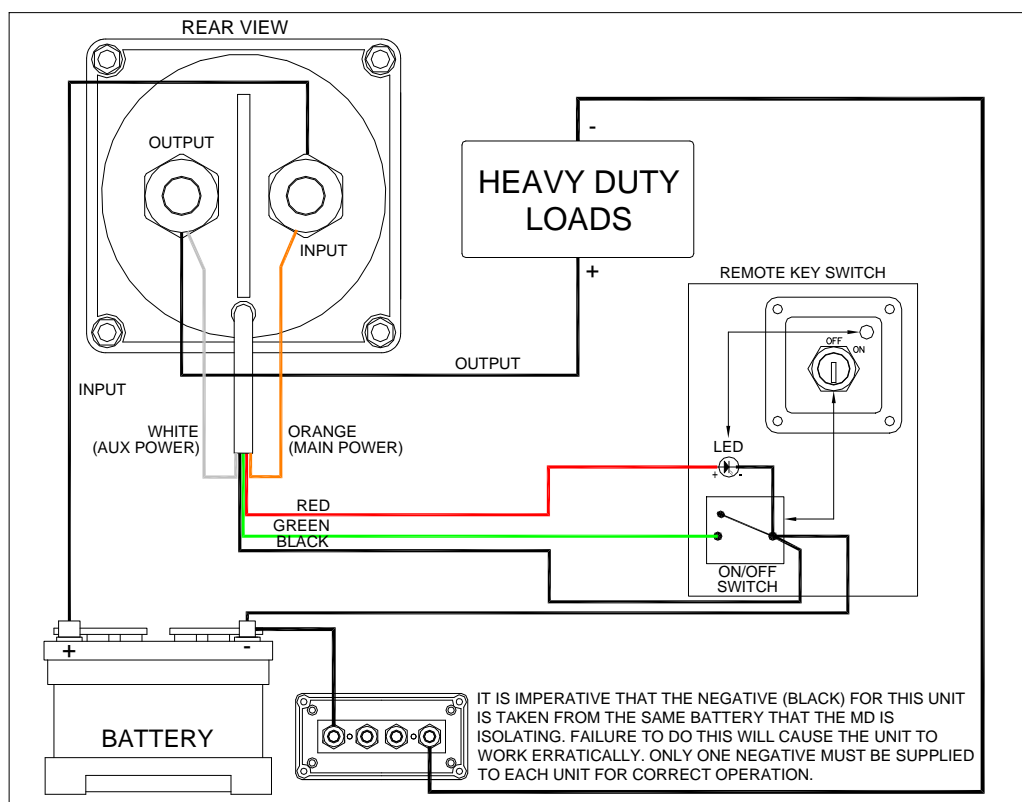

FOR WIRING THE 720-MDO AS A 720-MD, CONNECT THE POWER CABLES (ORANGE & WHITE) AS SHOWN BELOW

INST-MDO-INSERT

FOR WIRING THE 720-MDO AS A 720-MD, CONNECT THE POWER CABLES (ORANGE & WHITE) AS SHOWN BELOW

INST-MDO-INSERT